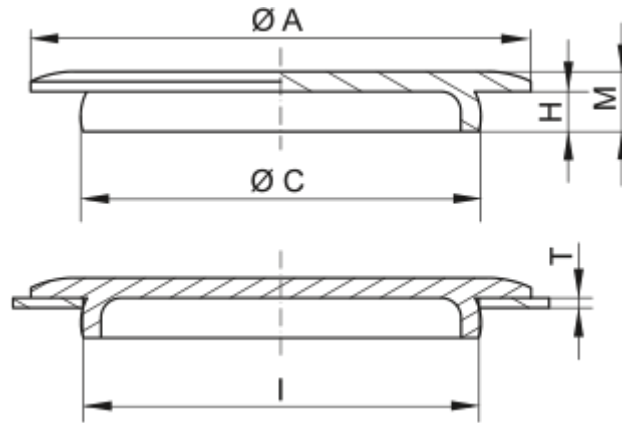

Article number: 59GPN9104015

Description: KLEE Universal flat design GPN 910 - 25 (Wall thickness 1,5)

Measures

A = 28

C = 26

H = 4

I = 25

M = 6.2

T = 1.5